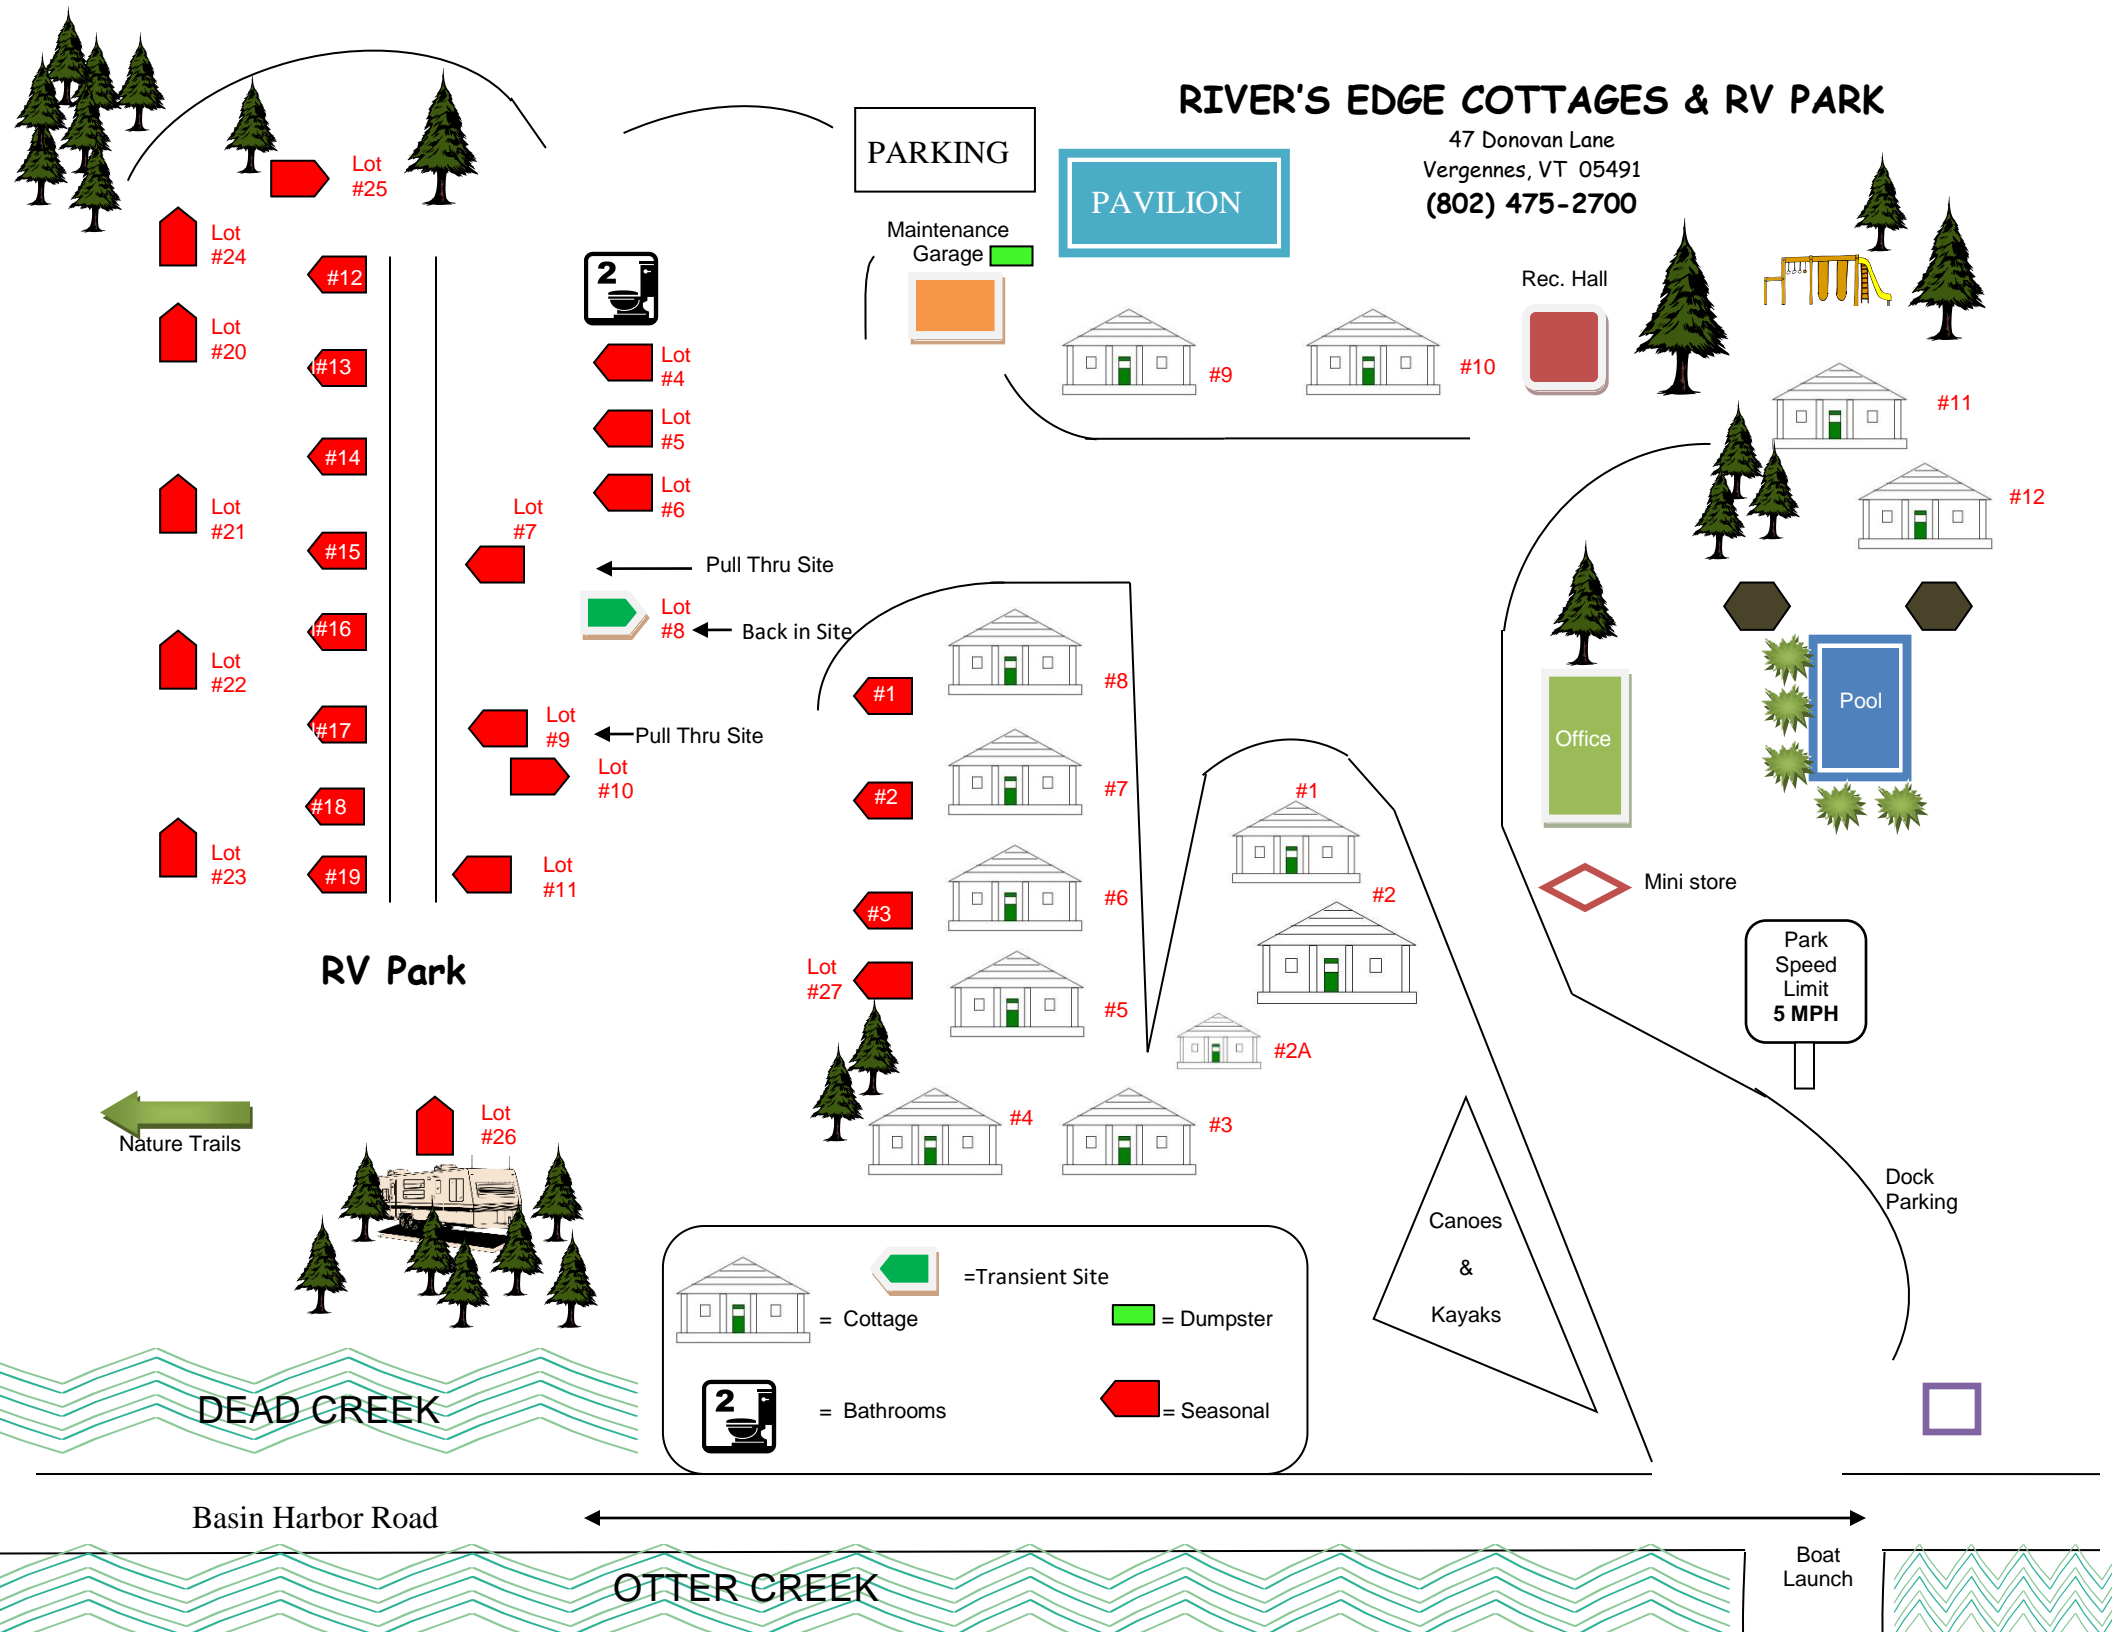

RIVER'S EDGE COTTAGES & RV PARK

47 Donovan Lane
Vergennes, VT 05491
(802) 475-2700

PARKING

PAVILION

Maintenance Garage

Rec. Hall

Office

Mini store

Park Speed Limit
5 MPH

Canoes
&
Kayaks

Dock Parking

RV Park

Nature Trails

DEAD CREEK

Basin Harbor Road

OTTER CREEK

Boat Launch

	= Cottage		= Transient Site		= Dumpster
	= Bathrooms		= Seasonal		

2

Lot #4
Lot #5
Lot #6

Pull Thru Site

Lot #8 ← Back in Site

Pull Thru Site

Lot #9
Lot #10

Lot #11

#12

#13

#14

#15

#16

#17

#18

#19

Lot #25

Lot #24

Lot #20

Lot #21

Lot #22

Lot #23

Lot #7

Lot #9

Lot #10

Lot #26

#1

#2

#3

Lot #27

#4

#2A

#3

#9

#10

#11

#12

#8

#7

#6

#5

#1

#2

#2A

Pool